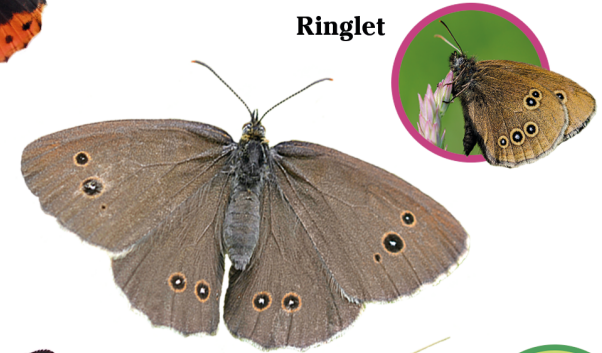

**Comma**

**Scotch  
Argus**

**Painted  
Lady**

**Holly  
Blue**

Exclusive media partner

**BBC**  
**Gardeners'**  
**World** magazine

Please note: Images not to scale. Males and females of some species vary and are not all illustrated on this chart. Please refer to the Big Butterfly Count app or website for more information on how to identify butterflies and moths correctly.

Submit your sightings at  
[bigbutterflycount.org](http://bigbutterflycount.org)

Or scan the QR code to  
download our free app

Peacock

Green  
Veined White

Red  
Admiral

Ringlet

Small  
Copper

Meadow  
Brown

Six-spot  
Burnet

Silver Y